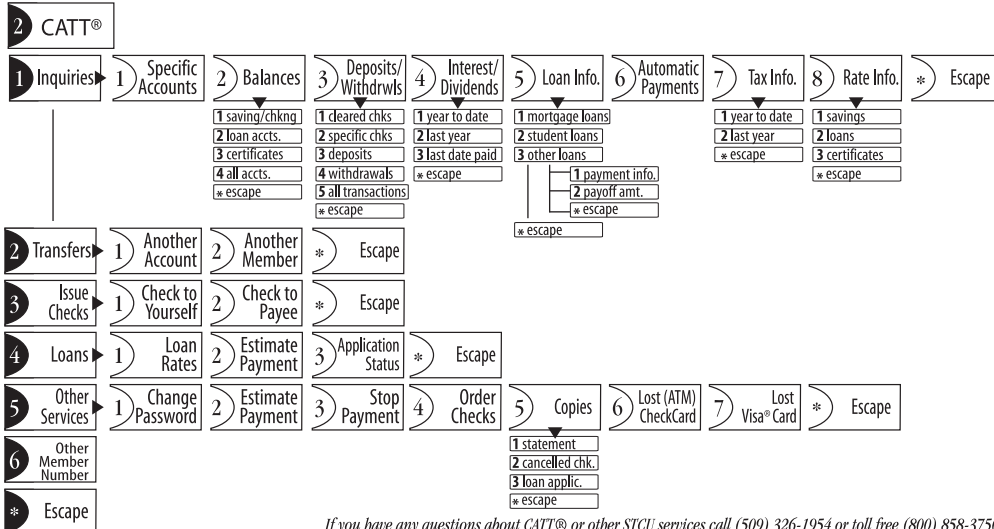

If you have any questions about CATT® or other STCU services call (509) 326-1954 or toll free (800) 858-3750.

Some Helpful Hints:

- (S1) Savings
- (S5) Checking
- (S7) Silver Eagle
- (S3, S9) Golden Eagle
- (L29, L30) Visa®
- (*) Back up / Escape an Option